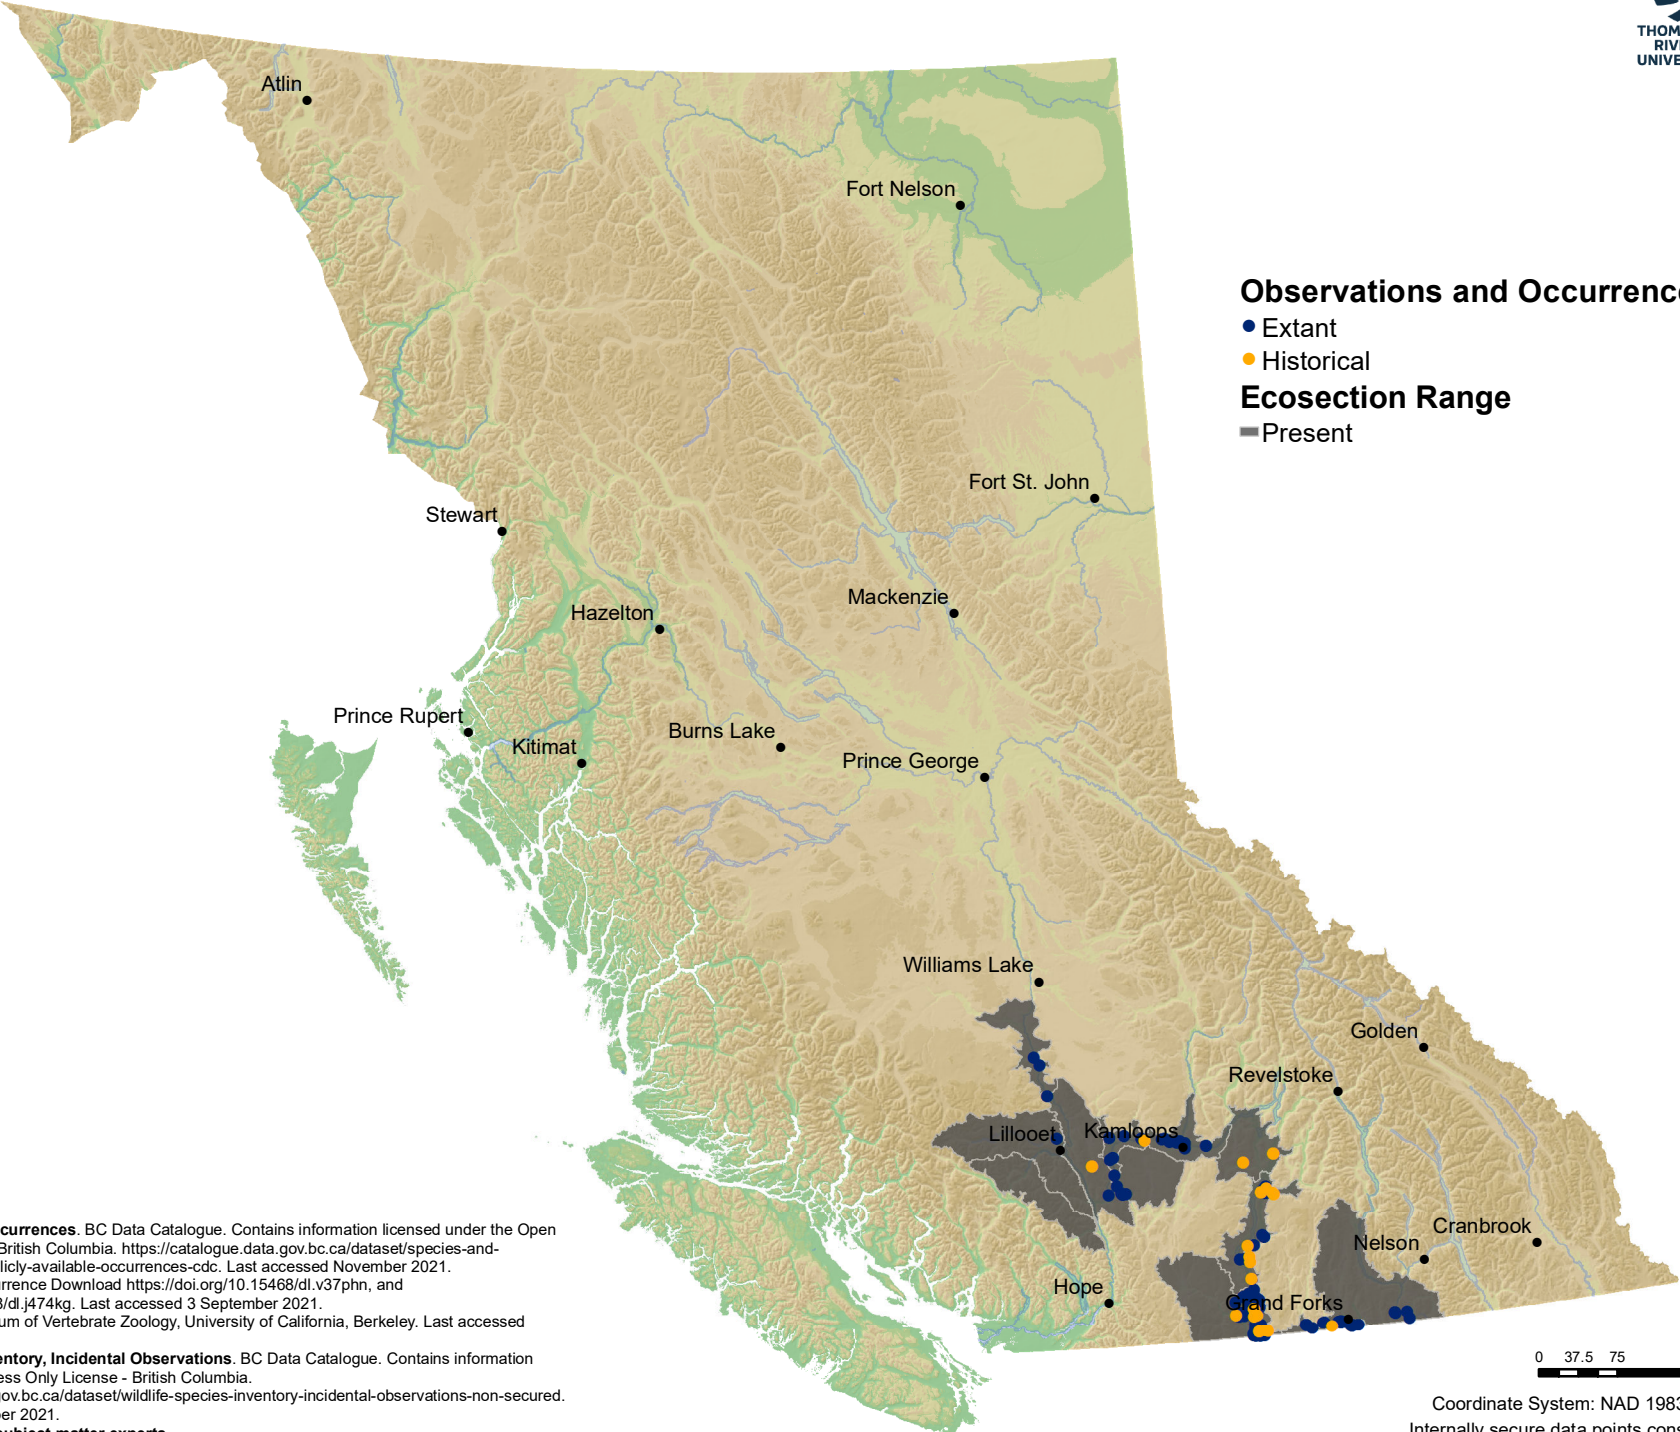

Western Yellow-bellied Racer* *Coluber constrictor mormon*

Data Sources:
 - **BC CDC Element Occurrences.** BC Data Catalogue. Contains information licensed under the Open Government License - British Columbia. <https://catalogue.data.gov.bc.ca/dataset/species-and-ecosystems-at-risk-publicly-available-occurrences-cdc>. Last accessed November 2021.
 - **GBIF.org.** GBIF Occurrence Download <https://doi.org/10.15468/dl.v37phn>, and <https://doi.org/10.15468/dl.j474kg>. Last accessed 3 September 2021.
 - **MVZ Berkeley.** Museum of Vertebrate Zoology, University of California, Berkeley. Last accessed September 2021.
 - **Wildlife Species Inventory, Incidental Observations.** BC Data Catalogue. Contains information licensed under the Access Only License - British Columbia. <https://catalogue.data.gov.bc.ca/dataset/wildlife-species-inventory-incident-observations-non-secured>. Last accessed November 2021.
 - **Contributions from subject matter experts.**
 - *Note that species is listed as North American Racer, *Coluber constructor* in BC Species and Ecosystems Explorer

Coordinate System: NAD 1983 BC Environment Albers
 Internally secure data points considered but not displayed
 Date Drawn: 12/01/2021